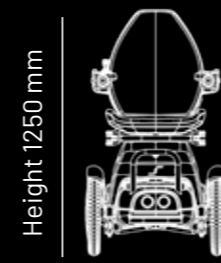

SPECIFICATIONS

Length 1350 mm

Height 1250 mm

Width 680 mm

SPEED

Maximum 15 km/h

BATTERY

48V, 33.8 - 67.6 Ah

RANGE

50-100 km

LOADING TIME

~8 km range / charging hour

WEIGHT

100 - 115 kg

JOYSTICK

Left or right

MOTOR

1400W Transaxle drive
[Upgrade] 4WD 2x 250W

USER WEIGHT

Maximum 150 Kg [+ 30 kg luggage]

SEAT HEIGHT

41 - 43 - 45 cm

WHEEL SIZE

16 - 2.5 inch / 62-305